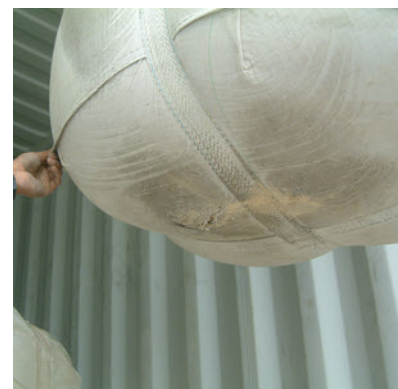

REPACKING SERVICES

Due to the high competitiveness in the market, companies are seeking to provide unique alternatives in repacking their products to suit their client's budget and requirements.

At BlackVel, we are able to work with you on your repacking request to achieve maximum satisfaction for your clients. Below are some of our past experiences.

Salvaging Services: *Salvaging products from broken packaging*