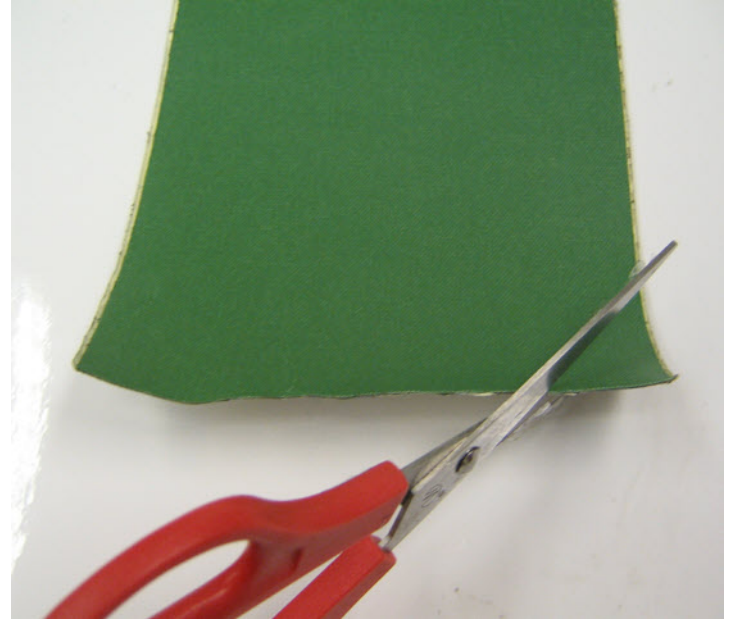

The background features two wireframe spheres of different sizes, one larger and one smaller, positioned in the lower half of the frame. A complex network of thin, grey lines crisscrosses the entire page, creating a sense of depth and connectivity. The lines are most dense around the spheres and become sparser towards the top and right edges.

Themo Delivery Bag

Security Bag

CANVAS PATCH

BV Canvas Patch is a durable temporary adhesive patch to mend torn canvas/tarpaulin.

It is designed for outdoor weather and is resistant to UV damage.

With this magical Canvas Patch, you can save hundreds or even thousands of dollars on replacing micro tear canvas/tarpaulin.

Specifications

6" x 25m – 1 roll

Color: Green

Country of Origin: Japan